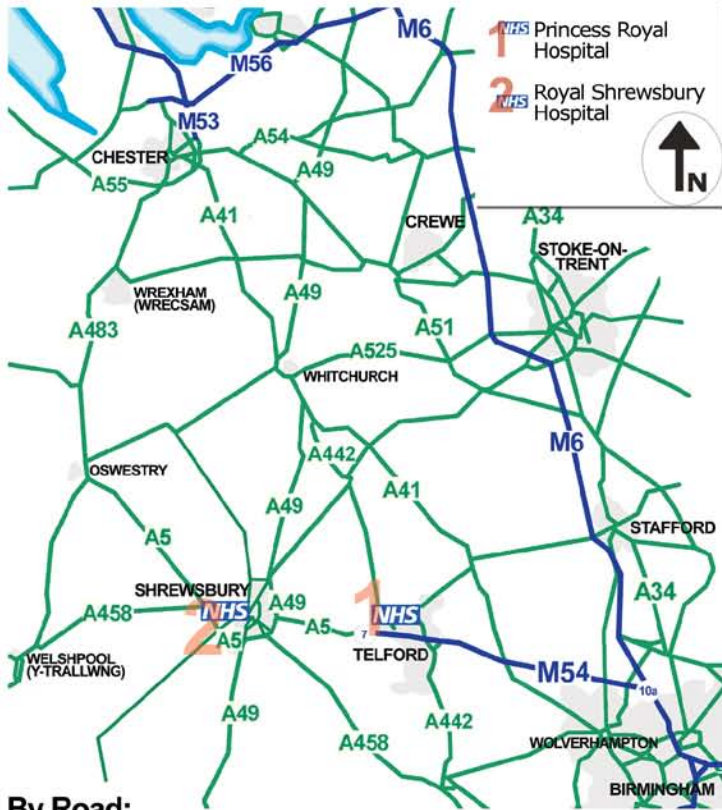

Travelling to the Princess Royal Hospital

Public Transport

Bus. Bus Stations are situated in the centre of Telford & Wellington. Arriva Buses, Nos.44 & 55 from Telford town centre call at Wellington and stop at the hospital every 10 minutes.

Train. Wellington station is the closest station to the hospital, trains run regularly between Wellington and Telford Central. The hospital is approximately 10 - 15mins drive from Wellington Station. Taxis are available from outside the station and the Bus Station is in walking distance.

Nearest Airports: Birmingham International, Liverpool & Manchester

By Road:

From the South East (Birmingham M6): Join the M54 at Junction 10a (signposted North and Mid Wales, Telford). Leave the M54 at Junction 6 (from this point the hospital is well signposted). Take the 3rd exit at the first island onto Whitchurch Drive (A5223). Stay on the A5223 for the next three roundabouts. At the fourth roundabout take the third exit into the Hospital.

From the West (Shrewsbury A5): follow the A5 towards Telford it will become the M54. Leave the M54 at Junction 6 (from this point the hospital is well signposted). Take the 1st exit at the first island onto Whitchurch Drive (A5223). Stay on the A5223 for the next three roundabouts. At the fourth roundabout take the third exit into the Hospital.