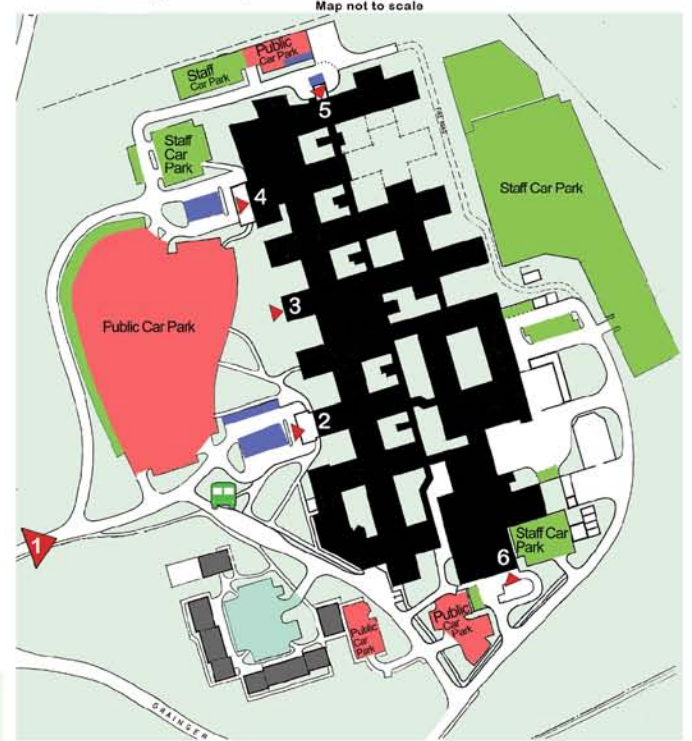

From the West (Shrewsbury A5): follow the A5 towards Telford it will become the M54. Leave the M54 at Junction 6 (from this point the hospital is well signposted). Take the 1st exit at the first island onto Whitchurch Drive (A5223). Stay on the A5223 for the next three roundabouts. At the fourth roundabout take the third exit into the Hospital.

Princess Royal Hospital - Car Parks

- | | | |
|--|---|-------------------------------|
|  Public Pay & Display | 1 Main Site Entrance | 4 A & E Entrance |
|  Staff Permit Parking | 2 Main Entrance | 5 Orthopaedic Entrance |
|  Disabled Parking | 3 Shropdoc Entrance | 6 Maternity Entrance |
|  Residents Only Parking |  Bus Stops | |