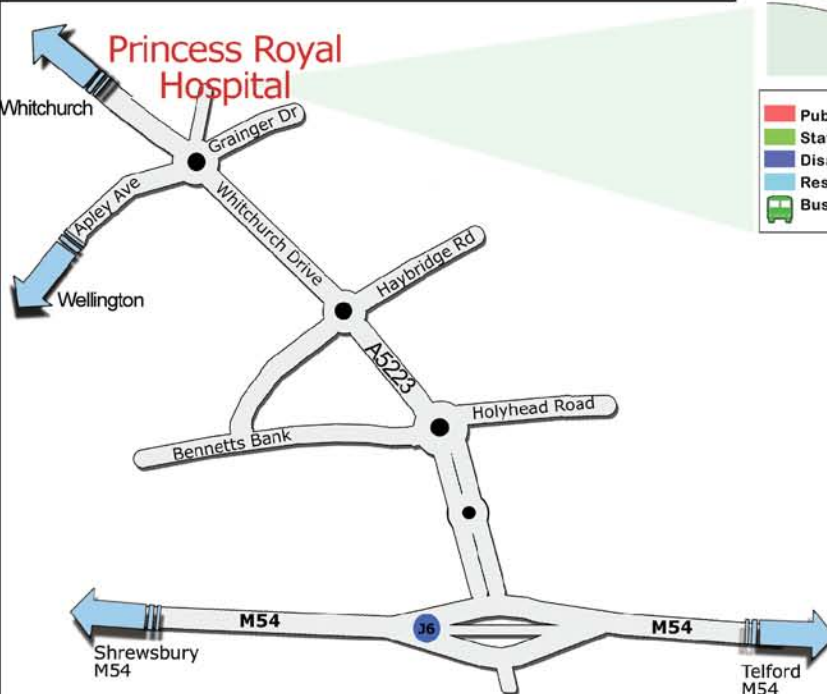

Public Pay & Display	1 Main Site Entrance	4 A & E Entrance
Staff Permit Parking	2 Main Entrance	5 Orthopaedic Entrance
Disabled Parking	3 Shropdoc Entrance	6 Maternity Entrance
Residents Only Parking	Bus Stops